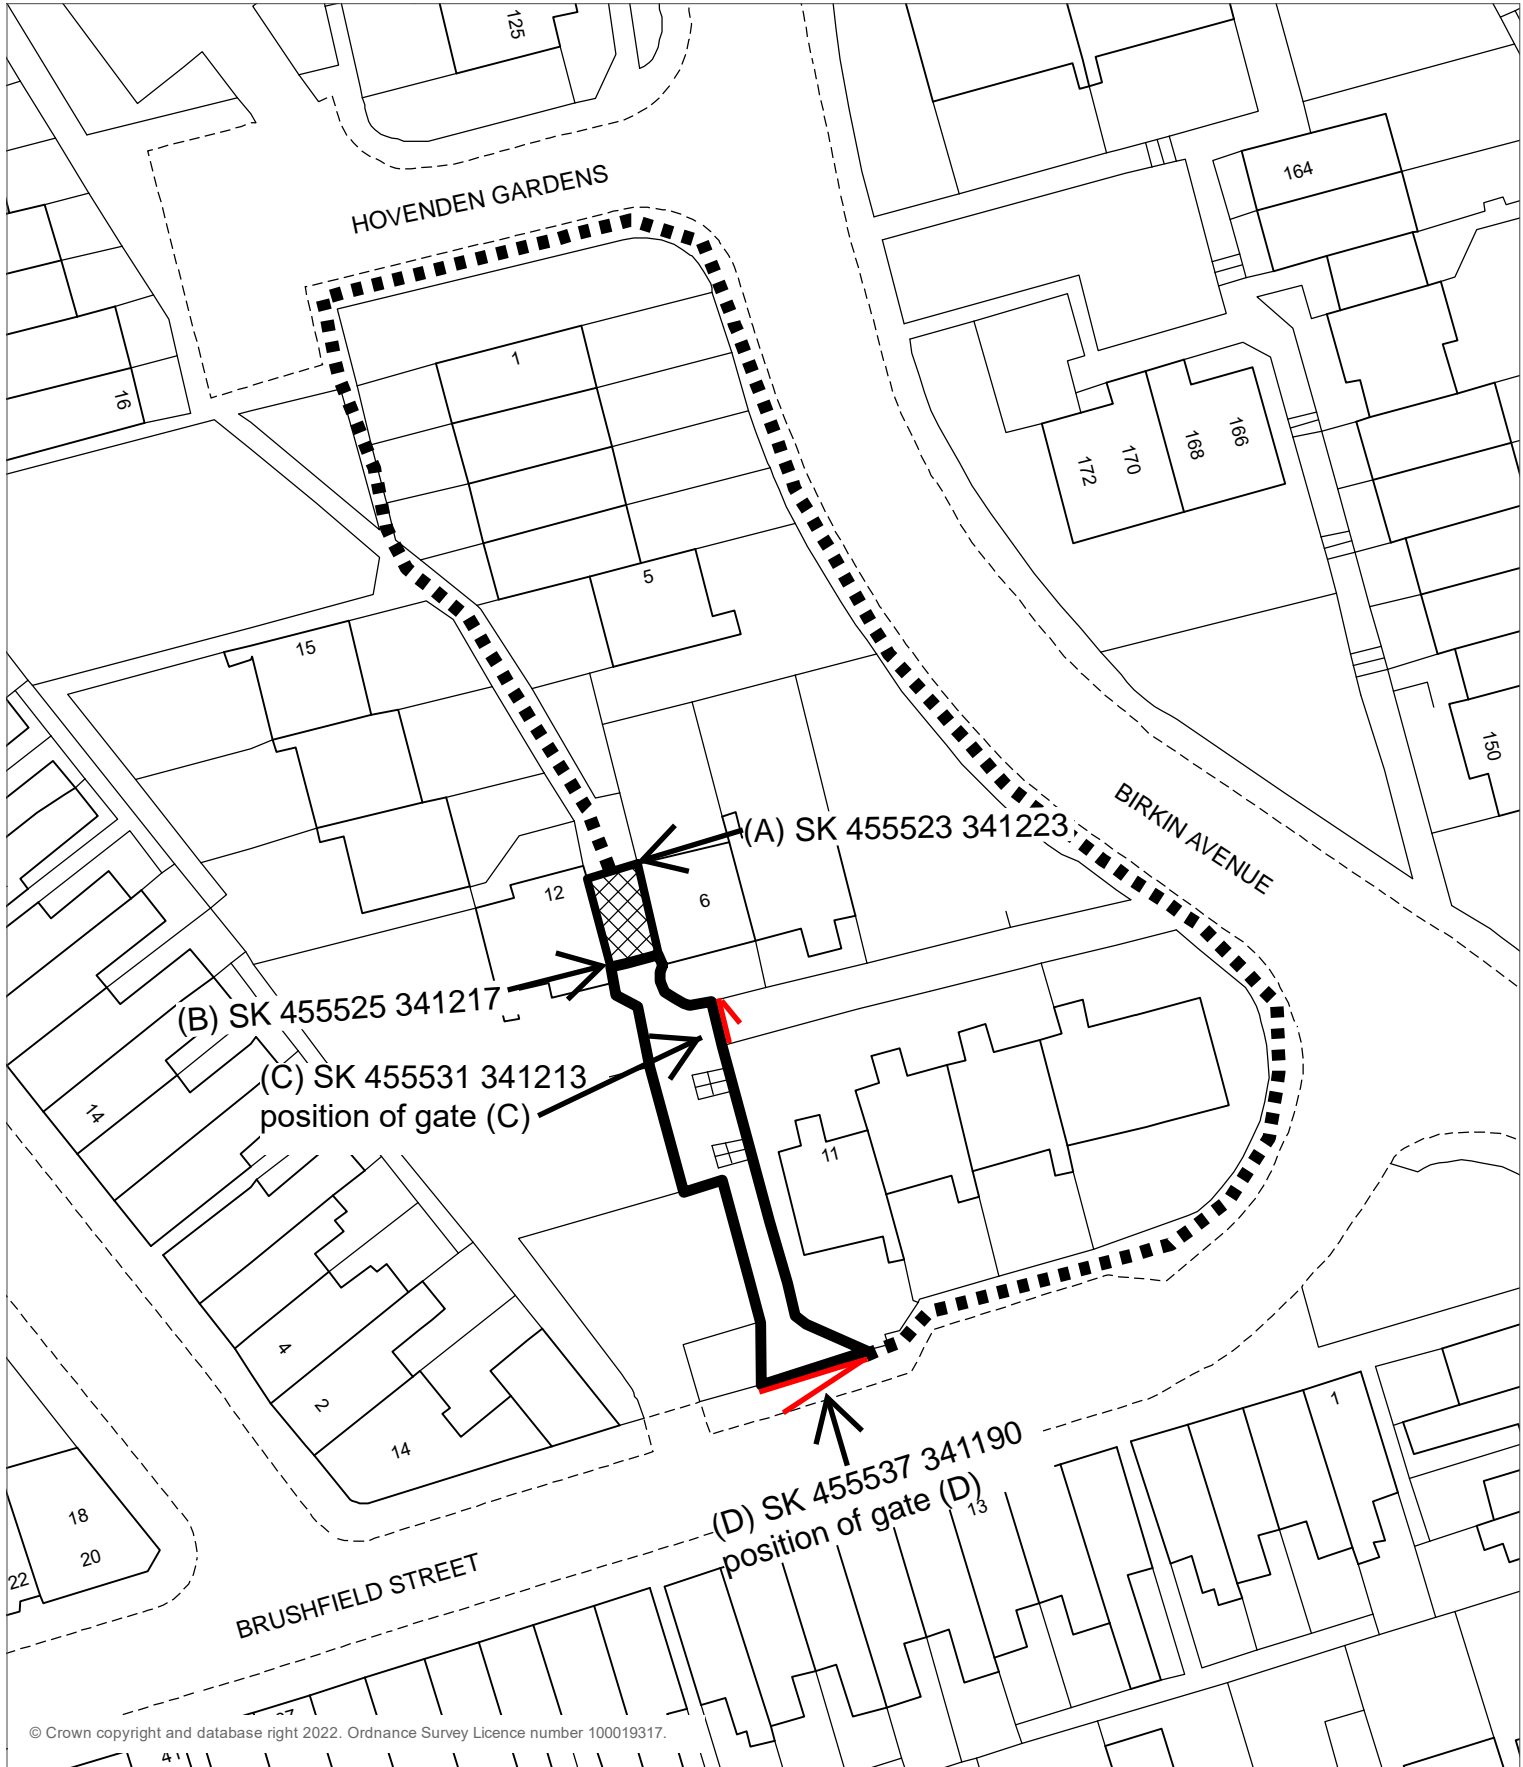

HOVENDEN GARDENS, HYSON GREEN NOTTINGHAM VARIATION TO PUBLIC SPACES PROTECTION ORDER

Legend

-  AB: Existing Restriction
-  BCD: Proposed Variation to Restriction
-  Alternative Route

1:500

Nottingham
City Council